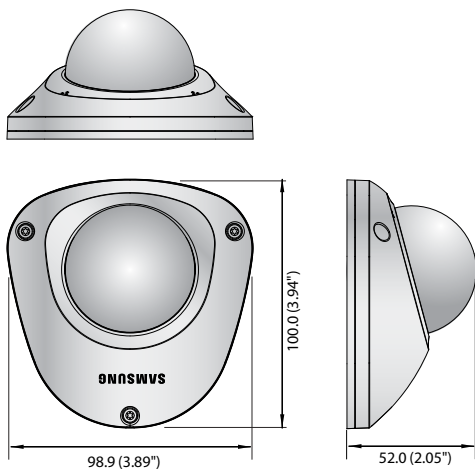

Dimensions

Unit : mm (inch)

XNV-6012M